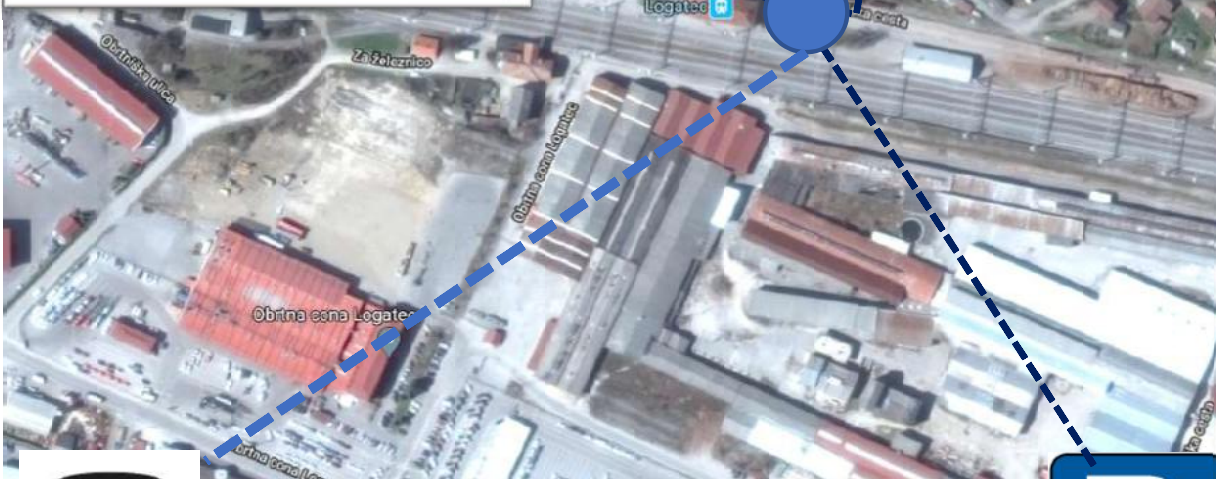

Stazione ferroviaria di Ljubljana

FLASH INFORMATION

Parking area:
over 500
parking stall

Bike and kick scooter sharing

7 Urban bus lines:
02-09-12-12D-25-27-27K

14 National and International
Lines bus

Ljubljana

Trieste

Borovnica rail station

FLASH INFORMATION

3 extraurban lines

Parking area: over 50 parking stall

Undercostruction area

Ljubljana

Borovnica

Trieste

Logatec rail station

FLASH INFORMATION
.....

3 extraurban lines

Parking area: over 30 parking stall

Rakeck rail station

FLASH INFORMATION

Ljubljana

Rakeck

Trieste

5 extraurban lines

Parking area: over 50 parking stall

Postojna rail station

FLASH INFORMATION

1200 mt

30 extraurban lines