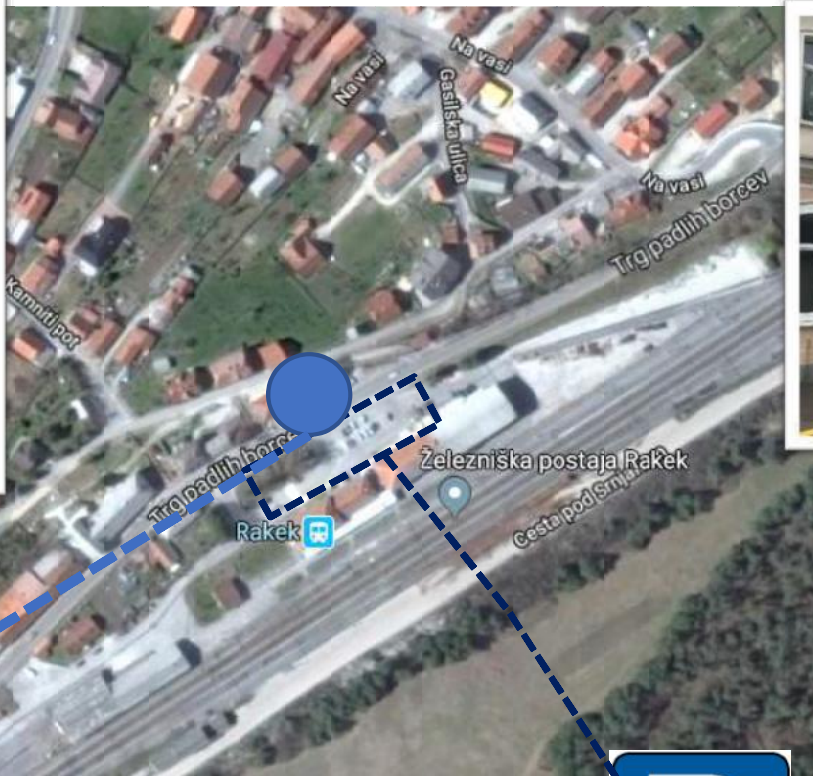

Trieste

Borovnica rail station

FLASH INFORMATION

3 extraurban lines

Parking area: over 50 parking stall

Undercostruction area

Ljubljana

Borovnica

Trieste

Logatec rail station

FLASH INFORMATION
.....

3 extraurban lines

Parking area: over 30 parking stall

Rakeck rail station

FLASH INFORMATION

Ljubljana

Rakeck

Trieste

5 extraurban lines

Parking area: over 50 parking stall

Postojna rail station

FLASH INFORMATION

1200 mt

30 extraurban lines

Parking area: over
100 parking stall

Ljubljana

Postojna

Trieste

Pivca rail station

FLASH INFORMATION

15:29					
Čas odhoda / Departure	Ime / Destination	Tip vozila / Vehicle Type	Številka / Number	Številka / Track	Smernost / Direction
15:50	Opčine	LPV	1808	2	
15:53	Hodoš	IC	502	3	
16:23	Reka	BUS	483	*	
17:03	Koper	LPV	2756	2	
17:21	Trst	RG	1896	2	
17:23	Ljubljana	LPV	2615	3	
17:24	Ilirska Bistrica	LPV	2709	1	
18:17	Sežana	LP	6360	2	