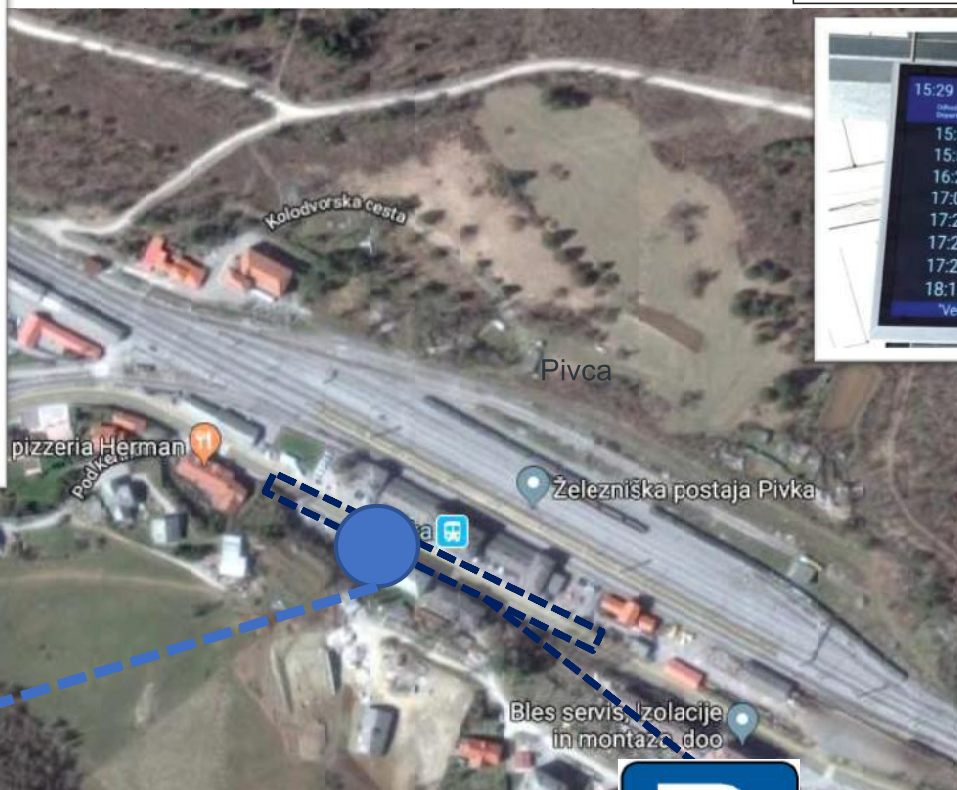

Trieste

Borovnica rail station

FLASH INFORMATION

3 extraurban lines

Parking area: over 50 parking stall

Undercostruction area

Ljubljana

Borovnica

Trieste

Logatec rail station

FLASH INFORMATION
.....

3 extraurban lines

Parking area: over 30 parking stall

Rakeck rail station

FLASH INFORMATION

Ljubljana

Rakeck

Trieste

5 extraurban lines

Parking area: over 50 parking stall

Postojna rail station

FLASH INFORMATION

1200 mt

30 extraurban lines

Parking area: over
100 parking stall

Ljubljana

Postojna

Trieste

Pivca rail station

FLASH INFORMATION

15:29					
Čas odhoda / Departure	Ime / Destination	Tip vozila / Vehicle Type	Številka / Number	Številka / Track	Smernost / Direction
15:50	Opčine	LPV	1808	2	
15:53	Hodoš	IC	502	3	
16:23	Reka	BUS	483	*	
17:03	Koper	LPV	2756	2	
17:21	Trst	RG	1896	2	
17:23	Ljubljana	LPV	2615	3	
17:24	Ilirska Bistrica	LPV	2709	1	
18:17	Sežana	LP	6360	2	