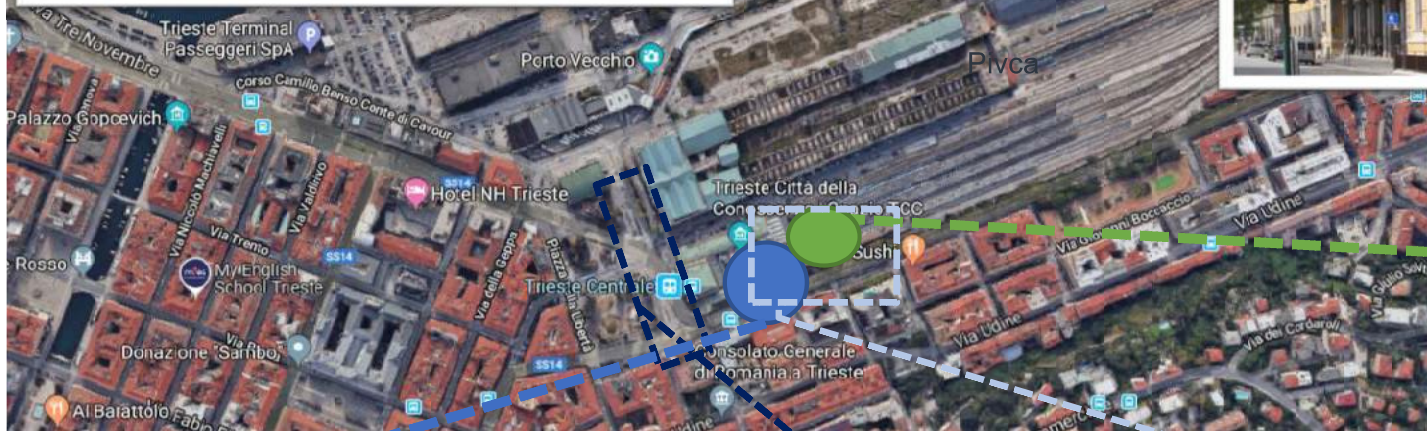

Trieste rail station

FLASH INFORMATION

Ljubljana

Trieste

Bus station over 20 urban, extraurban and national and international lines

Parking area: over 200 parking stall, free and fee parking

Bike sharing